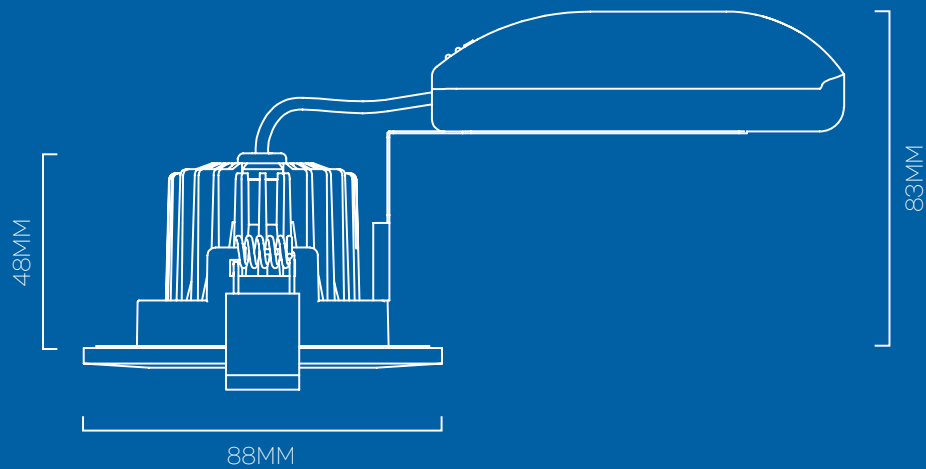

## PRODUCT FEATURES

40% higher light output compared to other products on the market

LED is set back to reduce glare

Only one product to cover mains dimming and 1-10V dimming applications

Perfect for standard ceiling height as well as vaulted ceilings

### CHANGEABLE SCREW-ON BEZELS

BRUSHED ALUMINIUM

CHROME

WHITE

MATT BLACK

PRODUCT CODE	LIGHT COLOUR	LUMEN OUTPUT	POWER CONSUMPTION
ZNL-4K-D-60	4000K	774 LM	8.3 W
ZNL-3K-D-60	3000K	721 LM	

<b>LIGHT SOURCE</b>	LUMILEDS LUXEON COB
<b>CRI</b>	80
<b>LIFETIME</b>	70 000 HOURS
<b>AMBIENT TEMP</b>	-20°C +40°C
<b>MAINS VOLTAGE</b>	220-240V 50HZ
<b>IP PROTECTION CLASS</b>	IP65
<b>DIMMING</b>	LEADING/TRAILING EDGE & 1-10V